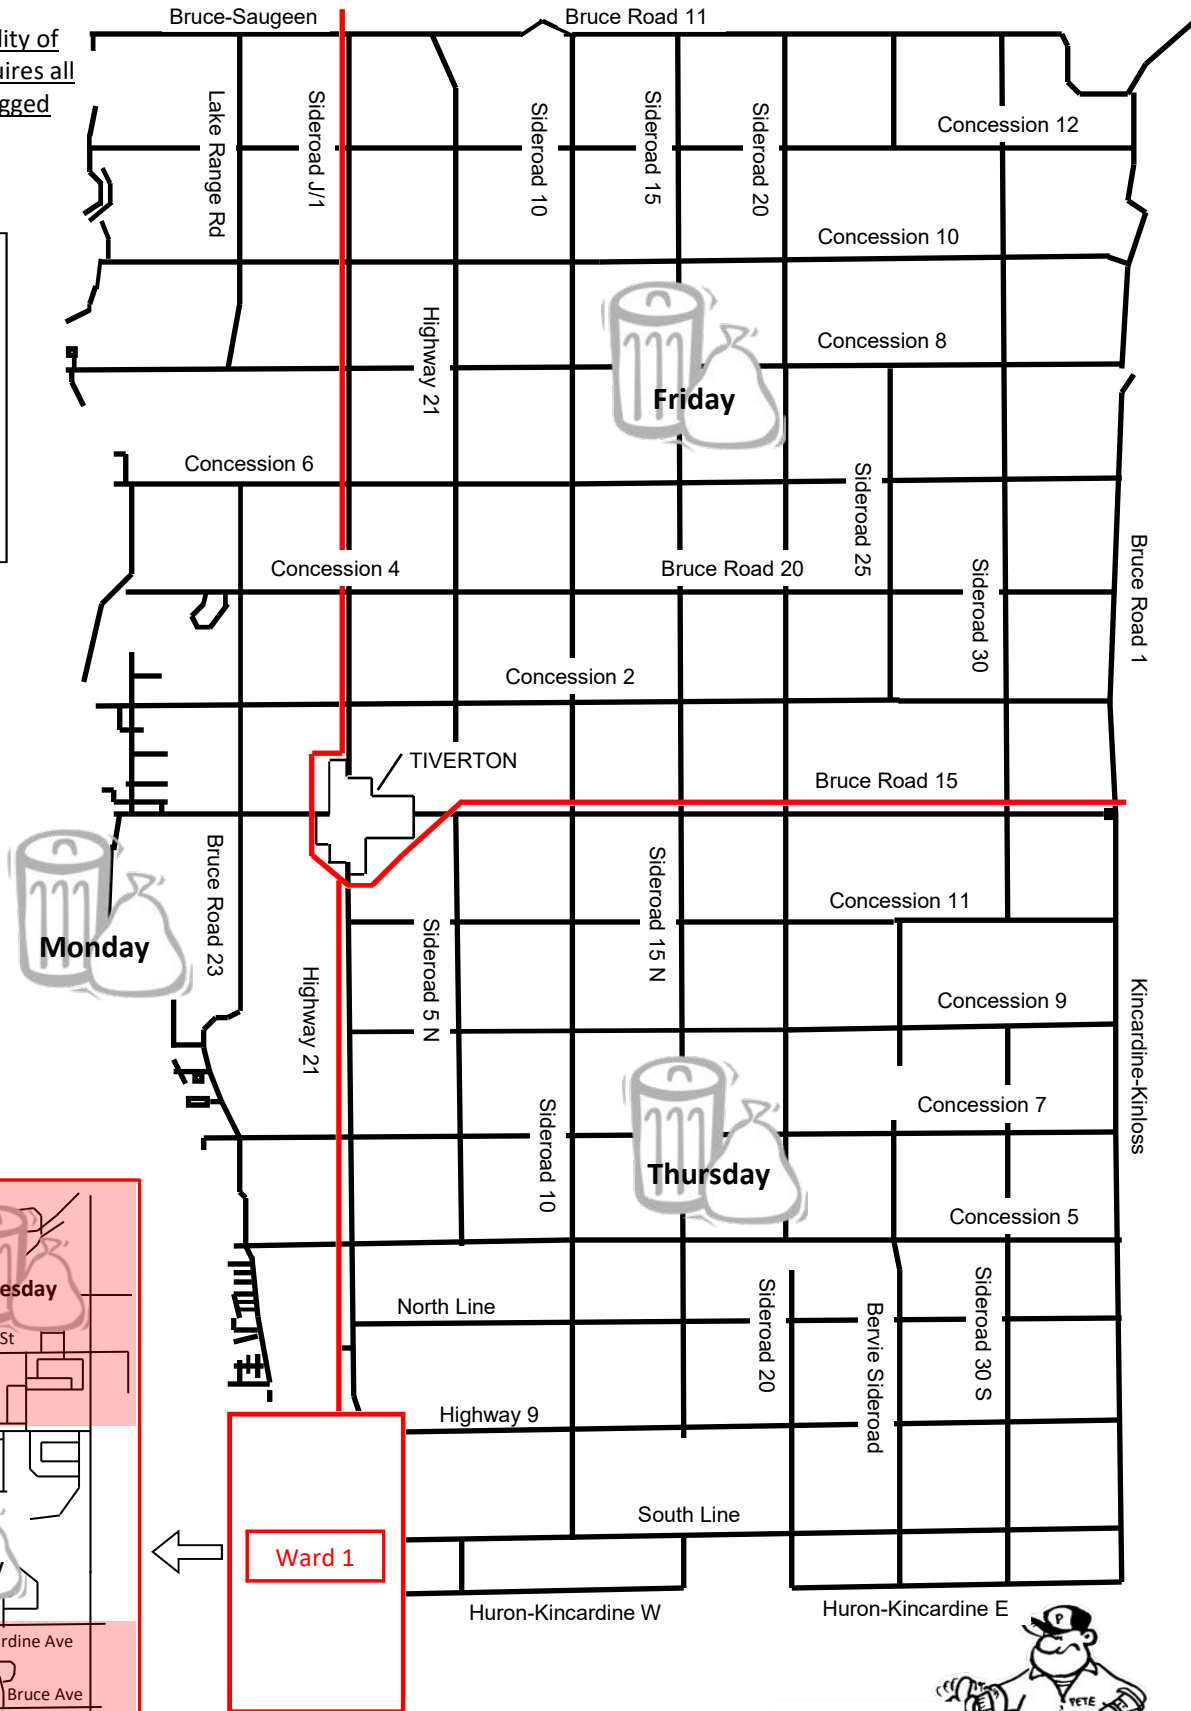

# Kincardine, Municipality of

Please place waste out for collection by 8 a.m.

The Municipality of Kincardine requires all bags to be tagged

**Public Holidays:** Please consult our website, [www.brucerecycling.com](http://www.brucerecycling.com), for changes to your garbage collection the weeks of:

New Year's Day  
Christmas Day

All other holidays, garbage is collected on the regular day.

Inquiries:  
519.797.5557  
800.794.9770

Ward 1 - Detail map

Ward 1

**Seasonal Roads:** Service to these areas between May 1 - October 31