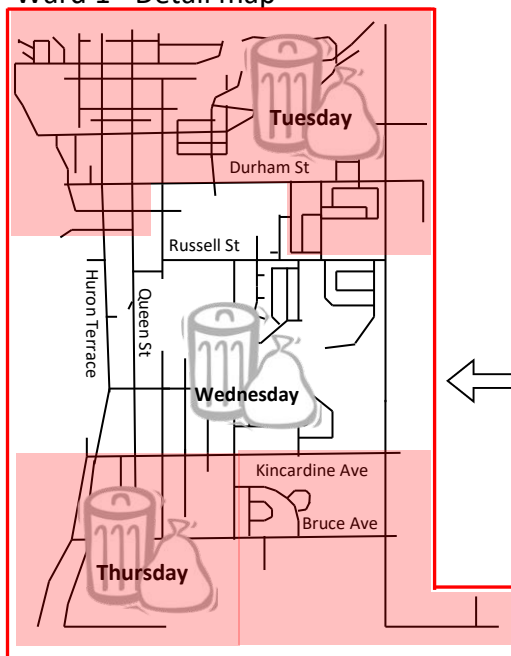

# Kincardine, Municipality of

Please place waste out for collection by 8 a.m.

The Municipality of Kincardine requires all bags to be tagged

**Public Holidays:** Please consult our website, [www.brucerecycling.com](http://www.brucerecycling.com), for changes to your garbage collection the weeks of:

New Year's Day  
Christmas Day

All other holidays, garbage is collected on the regular day.

Inquiries:  
519.797.5557  
800.794.9770

Ward 1 - Detail map

Ward 1

**Seasonal Roads:** Service to these areas between May 1 - October 31